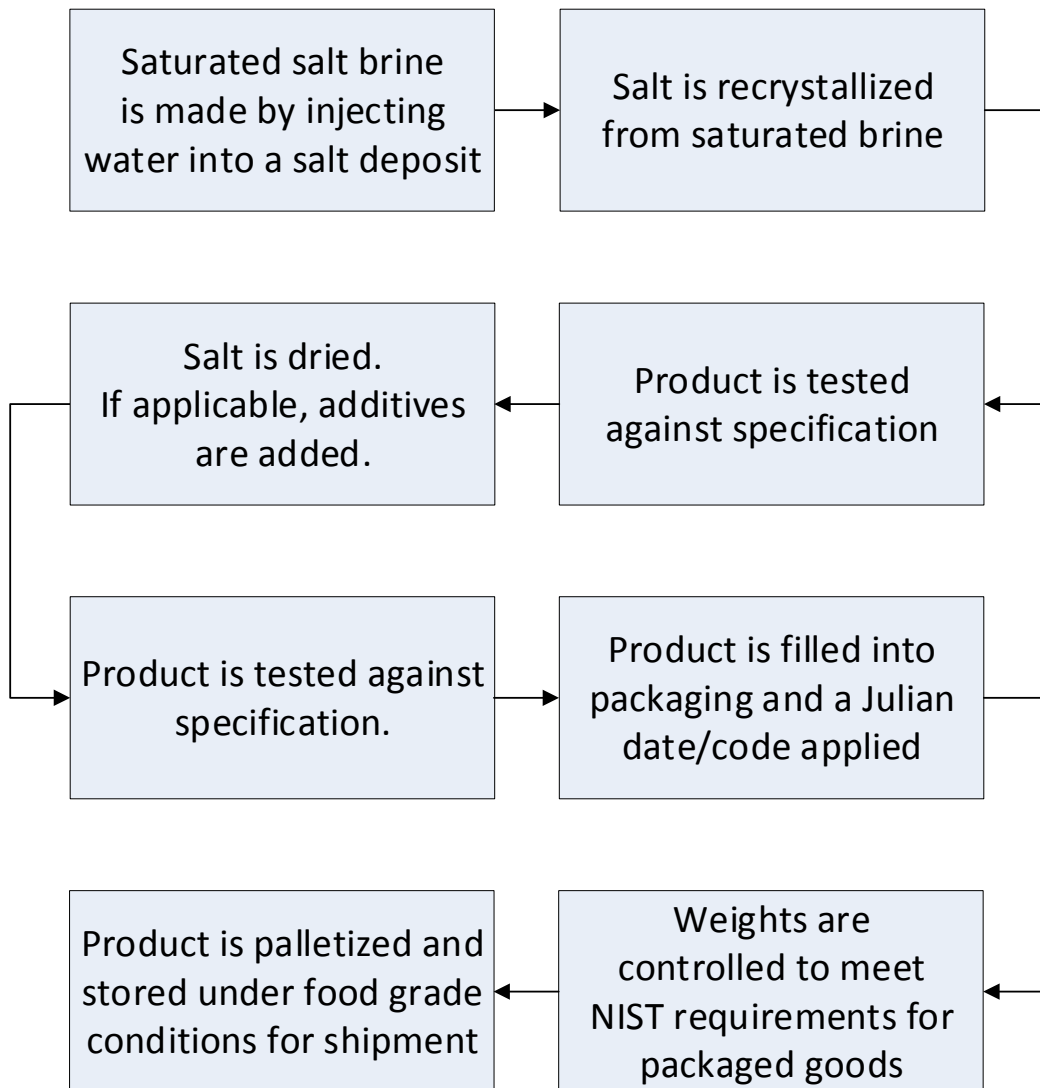

Manufacturing Process Flowchart

Sodium Chloride, Granular, USP - SO155

Spectrum Chemical Mfg Corp

Corporate Headquarters:

769 Jersey Ave.
New Brunswick, NJ 08901
732.214.1300

West Coast Facility:

14422 S. San Pedro St.
Gardena, CA 90248
310.516.8000