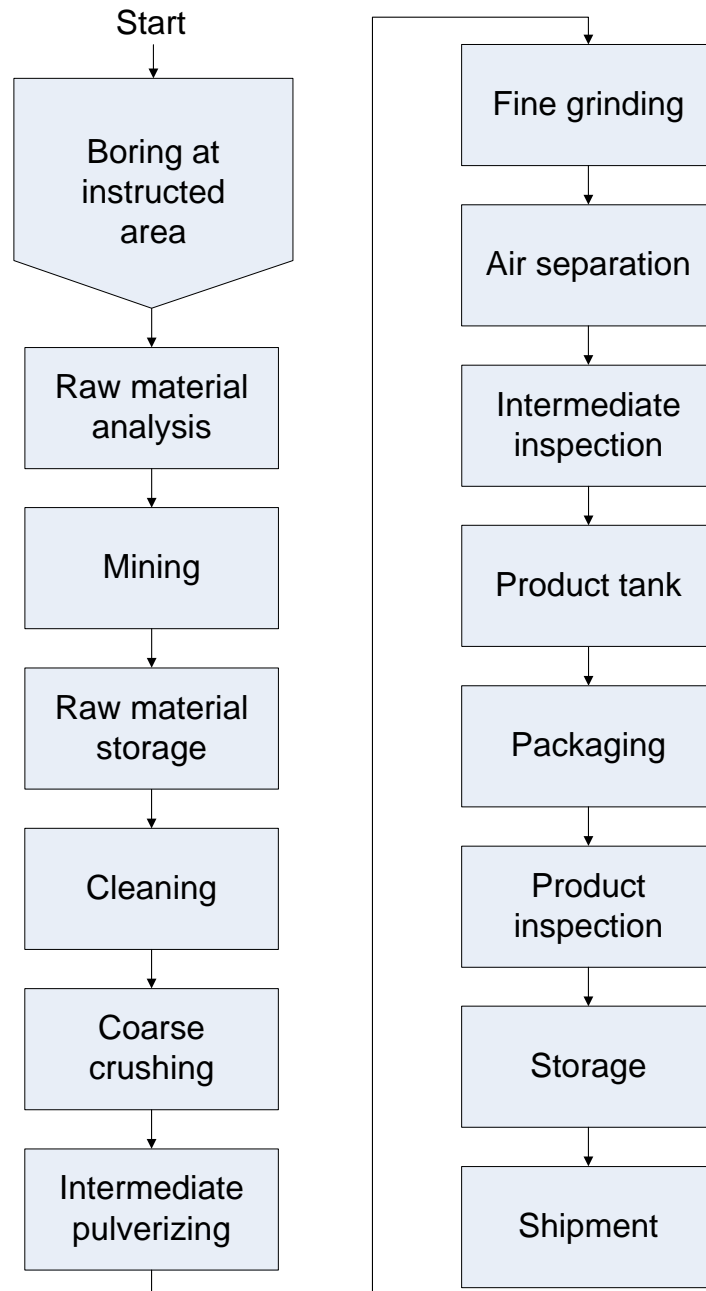

Manufacturing Process Flowchart

Calcium Carbonate, Heavy Powder, FCC - C1077

Spectrum Chemical Mfg Corp

Corporate Headquarters:

769 Jersey Ave.
New Brunswick, NJ 08901
732.214.1300

West Coast Facility:

14422 S. San Pedro St.
Gardena, CA 90248
310.516.8000